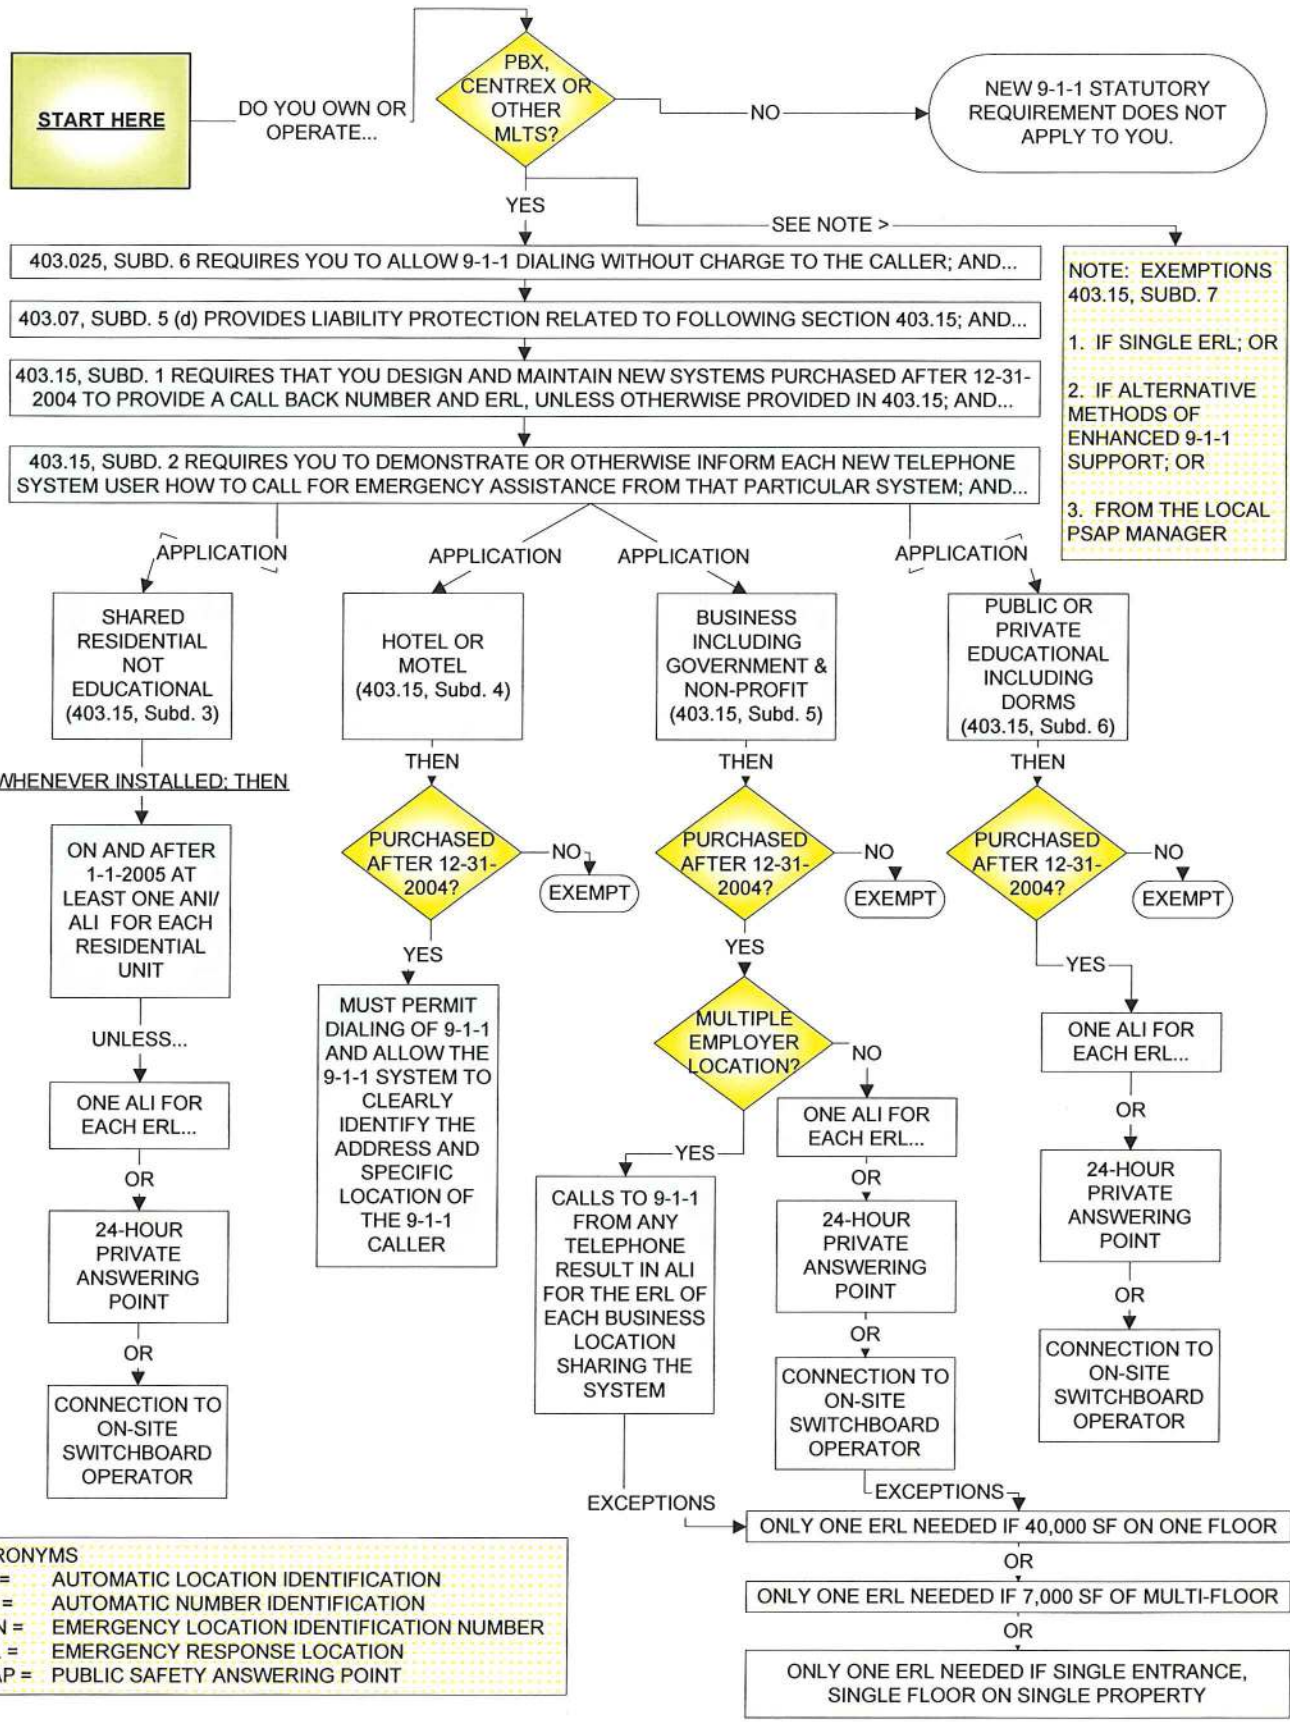

Minnesota PBX Legislation of 2004 (Minnesota Laws 2004, Chapter 282)
Amends Minnesota Statutes, Sections 403.02, 025, 07, and adds 403.15
<http://www.revisor.leg.state.mn.us/slaws/2004/c282.html>

ACRONYMS
 ALI = AUTOMATIC LOCATION IDENTIFICATION
 ANI = AUTOMATIC NUMBER IDENTIFICATION
 ELIN = EMERGENCY LOCATION IDENTIFICATION NUMBER
 ERL = EMERGENCY RESPONSE LOCATION
 PSAP = PUBLIC SAFETY ANSWERING POINT