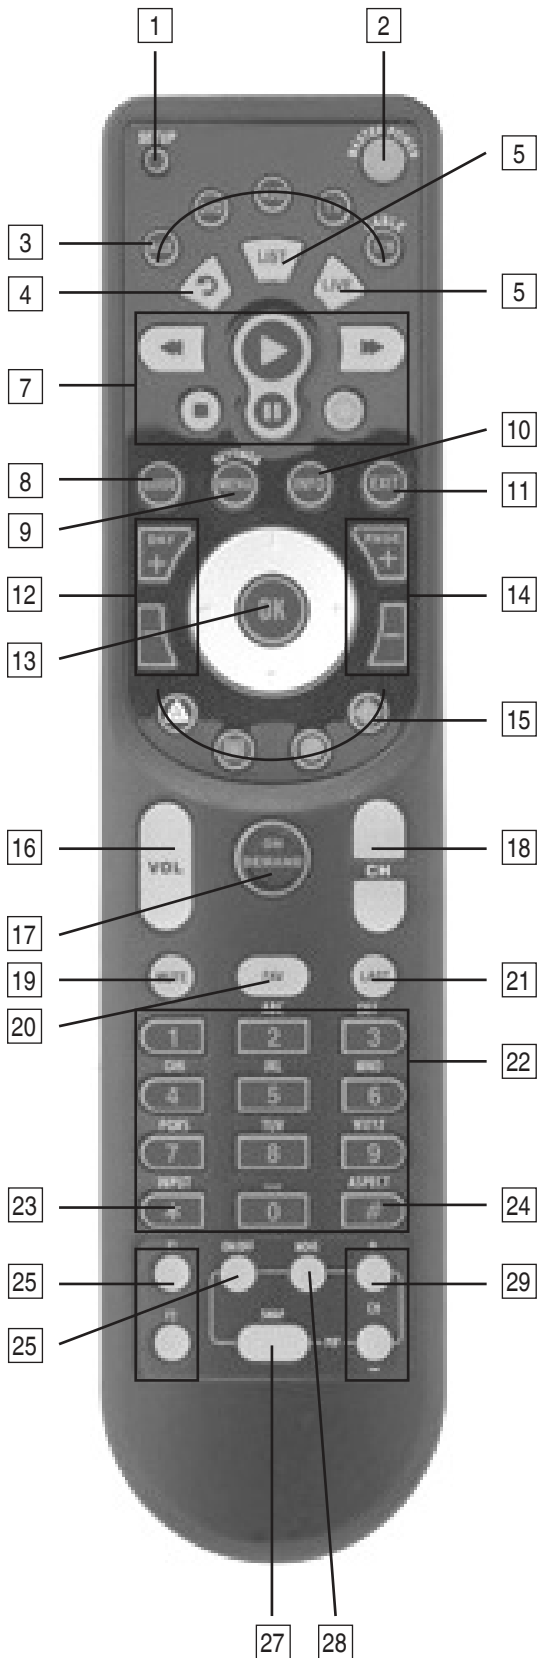

CISCO 577
 DIGITAL STREAM 609
 SONY 646 647

Titan Remote

1. **SETUP**—Use for all programming sequences.
2. **MASTER POWER**—Press **POWER** once to turn on or off a home theater device.
3. **AUX, DVD, AUD, TV, STB**—Press **AUX, DVD, AUD, TV,** or **STB** once to select a home entertainment device to control. Each key has a red LED that blinks each time a key is pressed to indicate the current operating mode.
4. **SKIP BACK**—Press **SKIP BACK** to instantly replay the last 7 seconds of the program you are watching.
5. **LIST**—Press **LIST** once to display a list of recorded programming on your DVR.
6. **LIVE**—Press **LIVE** to return to watching live TV.
7. **CONTROL PLAYBACK**—Use these keys to control playback of video or audio files relating to DVR, DVD, VCR, or CD devices.
8. **GUIDE**—Use **GUIDE** to display the program guide available from your service provider.
9. **MENU**—Use **MENU** to display the options menu of the home theater device you are controlling.
10. **INFO**—Use **INFO** to display the current channel and program information.
11. **EXIT**—Use **EXIT** to directly exit menus, guides, and applications.
12. **DAY**—Use **DAY+** (or **DAY-**) to move a day forward (or back) on your program guide.
13. **OK**—Use the Cursor keys to move the cursor in the program guide and menu screens and to navigate within the interactive service. Use **OK** to choose options, PPV events, and to tune to programs from the program guide.
14. **PAGE**—Use **PAGE+** (or **PAGE-**) to page up (or page down) through menu screens and the program guide.
15. **A, B, C, D**—Use **A, B, C,** or **D** as shortcuts to access additional features available on set-top box menu screens, program guide, and interactive applications.
16. **VOLUME**—Use **VOL+** (or **VOL-**) to raise (or lower) the audio volume.
17. **ON DEMAND**—Press **ON DEMAND** for direct access to On-Demand programming and other interactive services.
18. **CH**—Use **CH+** (or **CH-**) to select the next higher (or lower) channel. For DVD players, use these keys to skip forward (or reverse) through chapters. For amplifiers/receivers, use these keys to select the next higher (or lower) preset station.
19. **MUTE**—Press **MUTE** once to turn sound off; press again to turn sound back on.
20. **FAV**—Use **FAV** to cycle through your favorite channels stored on your service provider's set-top box.
21. **LAST**—Use **LAST** to return to previous channel.
22. **NUMBER KEYPAD**—Use the keypad numbers (**1–9,** and **0**) to directly tune channels (e.g., 09). For amplifiers/receivers, use the keypad numbers to select inputs 1 through 10.
23. **INPUT**—In CBL mode, press **INPUT** to view other video sources (A or B) instead of cable. In all other modes, use **INPUT** to select an input source for that device.
24. **ASPECT**—Press **ASPECT** once to change the aspect ratio (4:3 or 16:9) on your STB or TV.
25. **F1, F2**—These are macro keys that can be customized by you or your service provider.
26. **ON/OFF**—Use **PIP ON/OFF** to open or close PIP window.
27. **SWAP**—Use **SWAP** to swap the primary viewing channel with the PIP channel. For a DVR/PVR, SWAP can be used to switch the active channel tuner.
28. **MOVE**—Use **MOVE** to move the PIP window location.
29. **CH**—Press **PIP+/PIP-** to change the PIP channel.