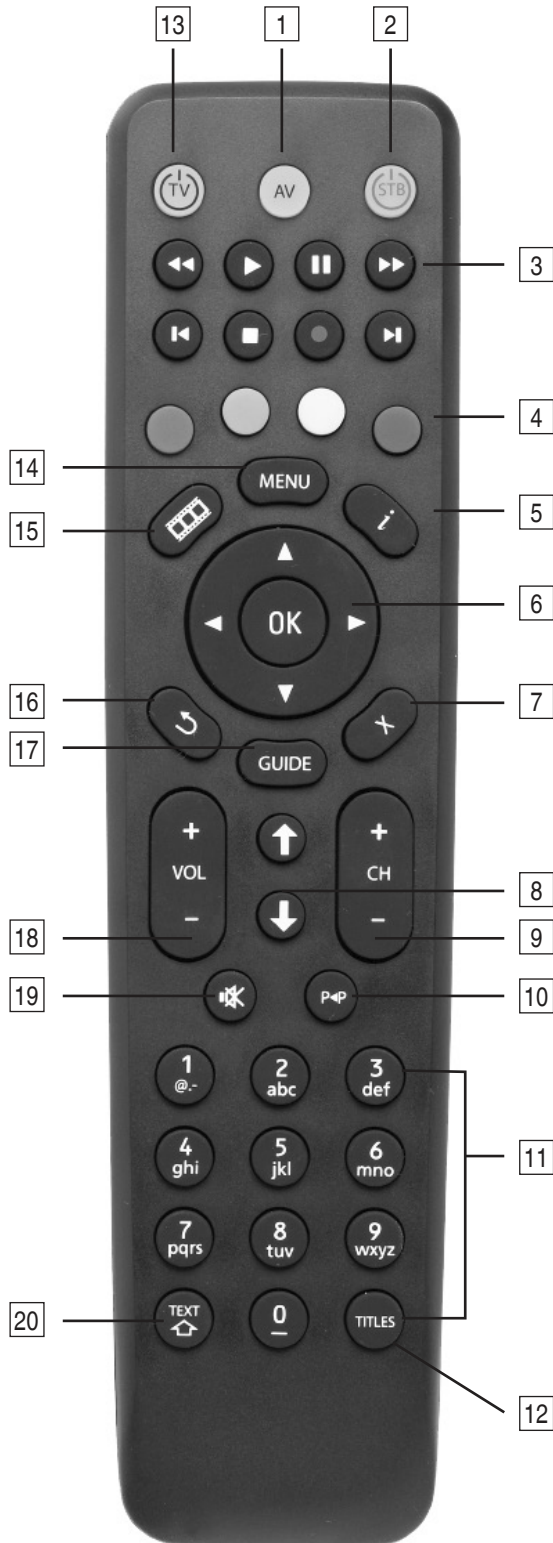

Video Service Remotes and Codes Handbook

Handbook is subject to change.

Effective 10/01/2016

Amino Willow Remote.....	3
PHAZR-5 Remote.....	10
Titan Remote.....	17

Amino Willow Remote

- 1—TV AV Source Select button
- 2—STB Standby button
- 3—STB DVR Transport buttons
- 4—Color Navigation buttons
- 5—Information button
- 6—Navigation and **OK** buttons
- 7—Exit button
- 8—Page Up and Page Down buttons
- 9—Channel Up and Channel Down buttons
- 10—Previous Channel Select button
- 11—Channel Select buttons and text entry
- 12—Subtitles button
- 13—TV Standby button
- 14—STB Menu button
- 15—DVR button
- 16—Back button
- 17—Interactive Programming Guide button
- 18—Volume Up and Down buttons
- 19—Mute button
- 20—Teletext button (press and release) and TV SHIFT function (press and hold)