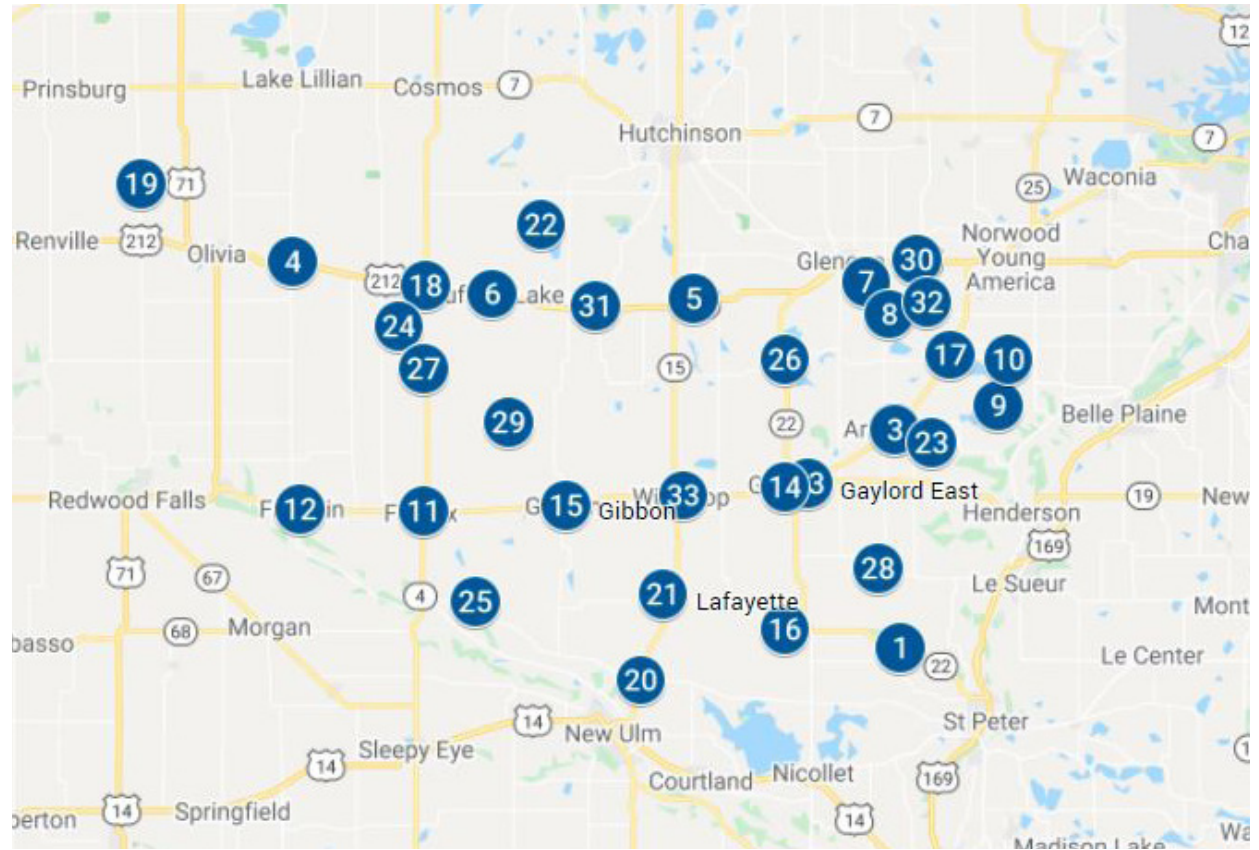

## Internet and Phone service for your home and business.

You deserve the best in entertainment and communications services—and that's what we deliver. Connect to what matters most with this area's rural broadband leader!

### RS AIR—ACTIVE SERVICE LOCATIONS

- |                      |                   |                         |
|----------------------|-------------------|-------------------------|
| 1. Annexsted Tower   | 12. Franklin      | 23. Lamb Tower          |
| 2. Arlington         | 13. Gaylord East  | 24. Lilienthal Tower    |
| 3. Arlington Central | 14. Gaylord West  | 25. Meyer Tower         |
| 4. Bird Island       | 15. Gibbon        | 26. New Auburn          |
| 5. Brownton          | 16. Gieseke Tower | 27. Peterson Tower      |
| 6. Buffalo Lake      | 17. Green Isle    | 28. Prah Tower          |
| 7. Cohrs Tower       | 18. Hector        | 29. Schwecke Tower      |
| 8. Cohrs South Tower | 19. Jakel Tower   | 30. Sprengler Tower     |
| 9. Dieball Tower     | 20. Klossner      | 31. Stewart             |
| 10. Duenow Tower     | 21. Lafayette     | 32. Thalmann Seed Tower |
| 11. Fairfax          | 22. Lake Allie    | 33. Winthrop            |